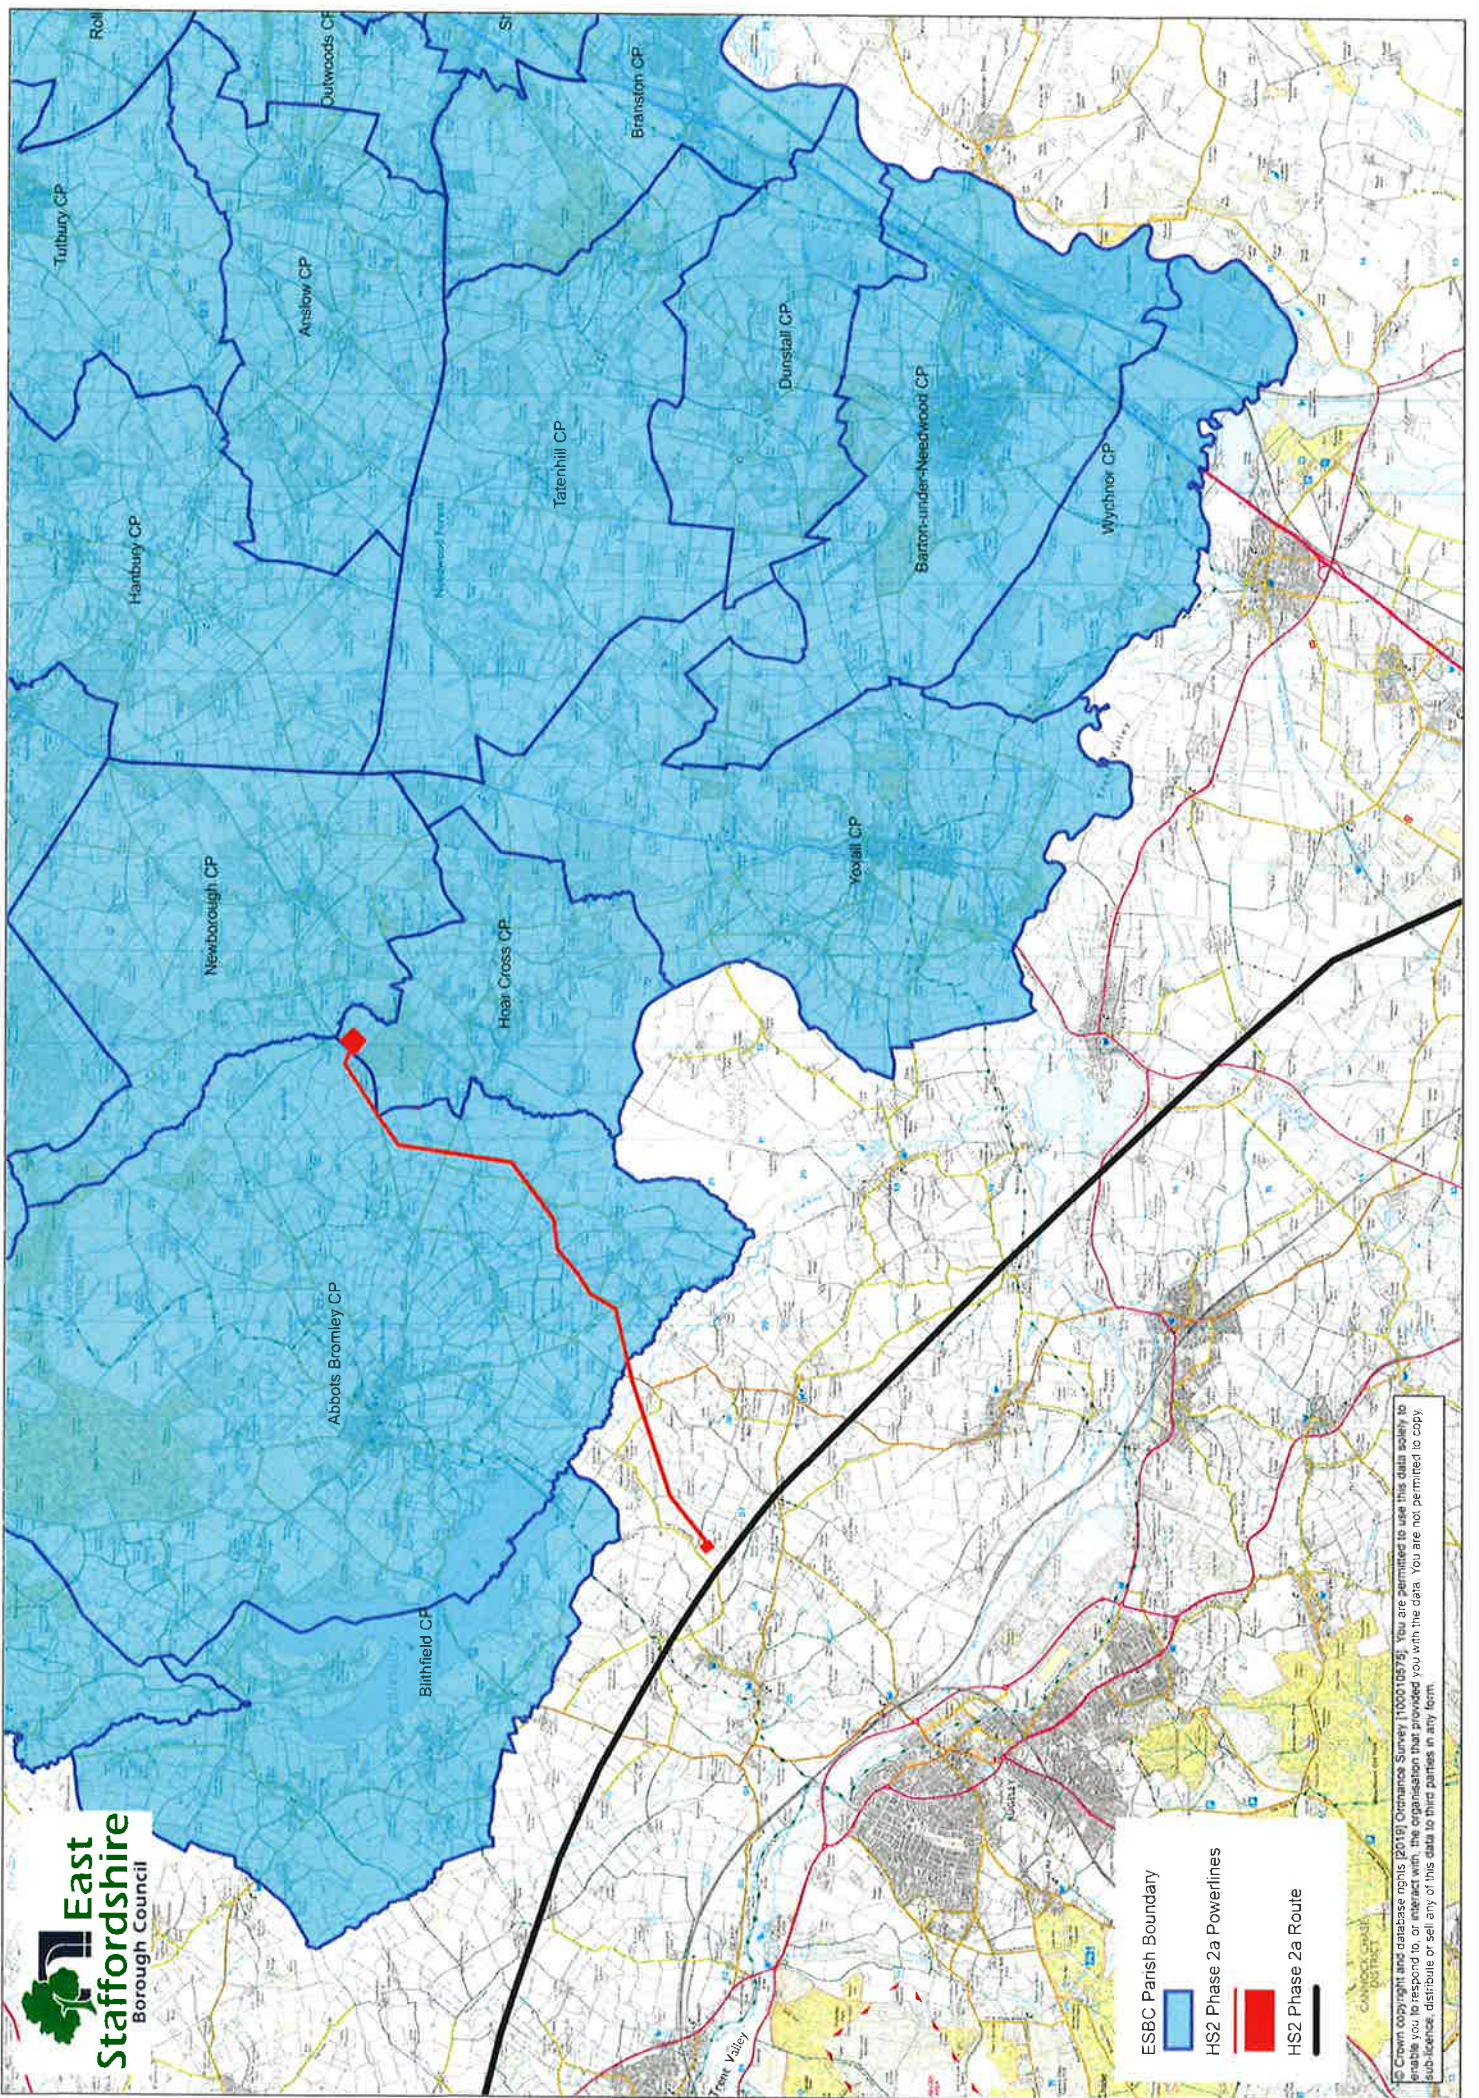

-  ESBC Parish Boundary
-  HS2 Phase 2a Powerlines
-  HS2 Phase 2a Route

© Crown copyright and database rights (2019) Ordnance Survey (100010875). You are permitted to use this data solely to enable you to respond to, or interact with, the organisation that provided you with the data. You are not permitted to copy, sub-licence, distribute or sell any of this data to third parties in any form.

	ESBC Parish Boundary
	HS2 Phase 2a Powerlines
	HS2 Phase 2a Route

© Crown copyright and database rights (2019) Ordnance Survey 100010575. You are permitted to use this data solely to enable you to respond to, or interact with, the organisation that provided you with the data. You are not permitted to copy, sub-licence, distribute or sell any of this data to third parties in any form.