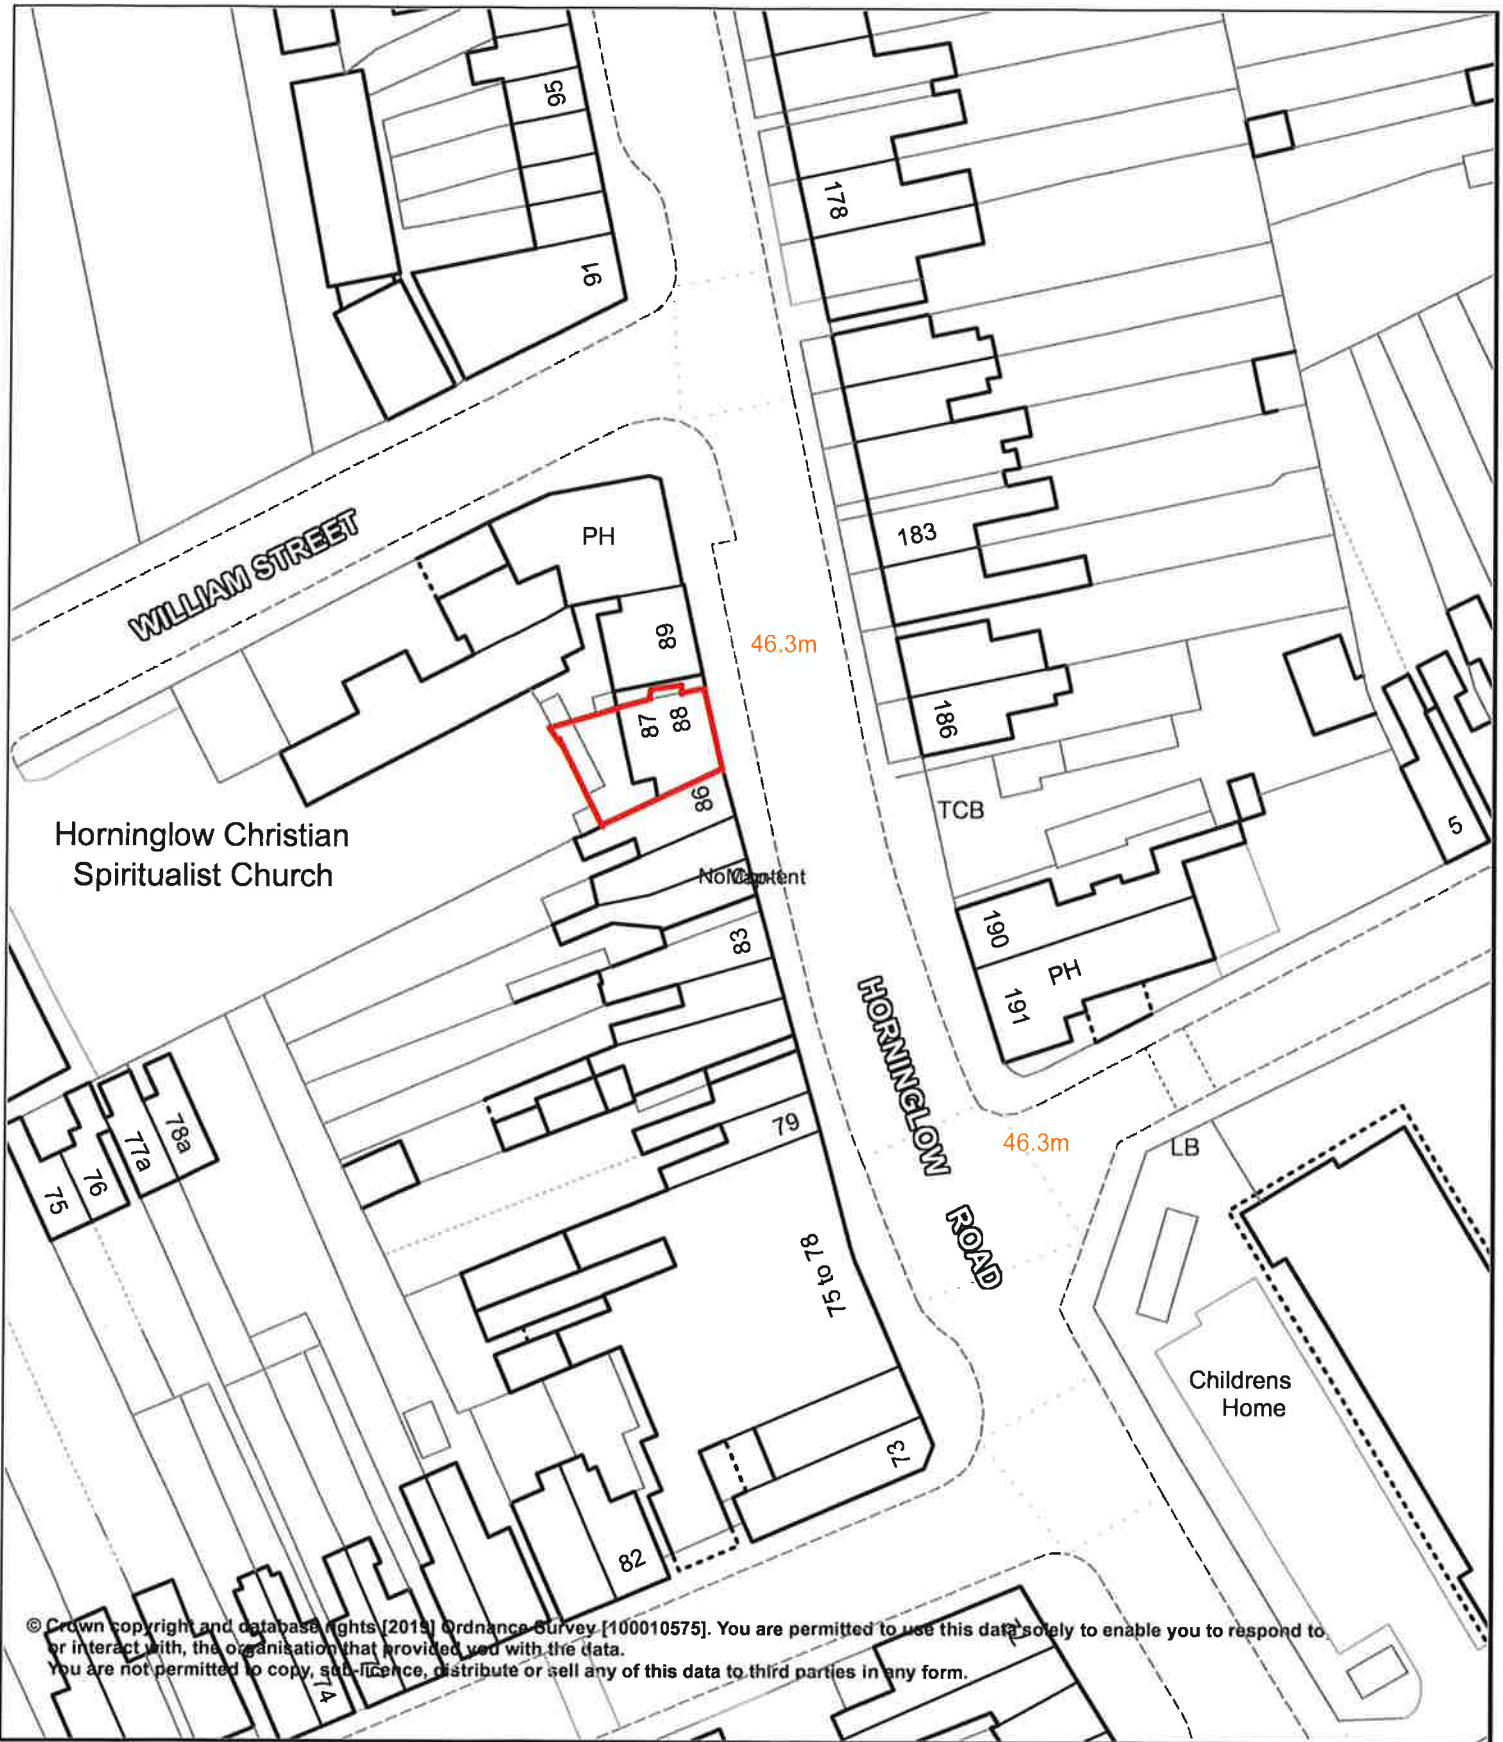

88 Horninglow Road, Burton upon Trent

© Crown copyright and database rights (2019) Ordnance Survey [100010575]. You are permitted to use this data solely to enable you to respond to or interact with, the organisation that provided you with the data. You are not permitted to copy, sub-licence, distribute or sell any of this data to third parties in any form.

Town Hall
King Edward Place
Burton Upon Trent
Staffordshire
DE14 2EB

Tel 01283 508000
www.eaststaffsbc.gov.uk

Scale 1:650
Date 2/10/19
Reference CG