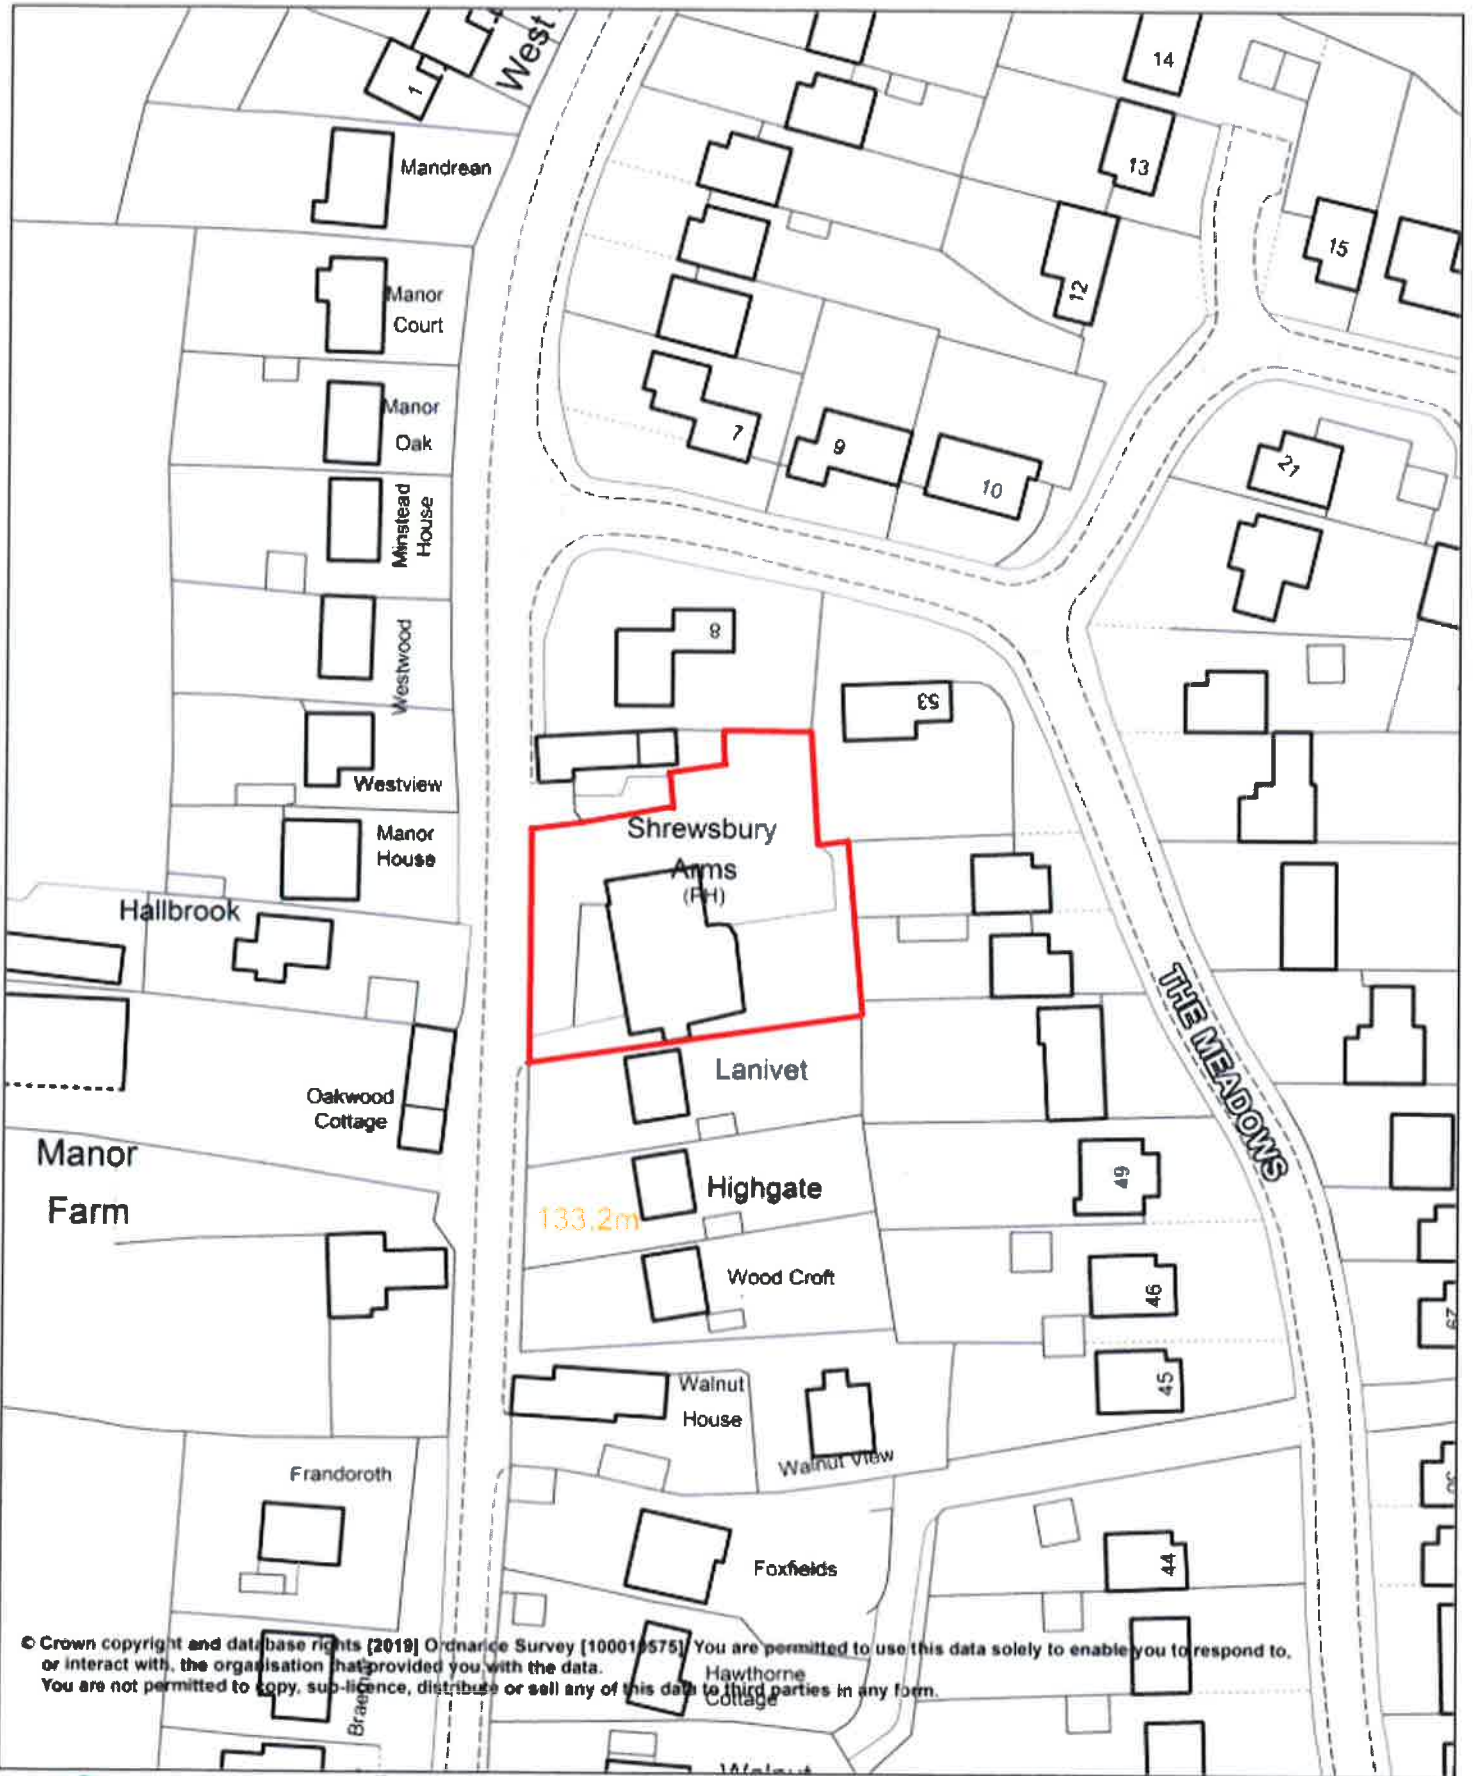

# Shrewsbury Arms, Uttoxeter Road, Kingstone

© Crown copyright and database rights (2019) Ordnance Survey [100019575]. You are permitted to use this data solely to enable you to respond to, or interact with, the organisation that provided you with the data. You are not permitted to copy, sub-licence, distribute or sell any of this data to third parties in any form.

Town Hall  
King Edward Place  
Burton Upon Trent  
Staffordshire  
DE14 2EB

Tel 01283 508000  
[www.eaststaffsbc.gov.uk](http://www.eaststaffsbc.gov.uk)

Scale 1:1000

Date 28/11/19

Reference CG