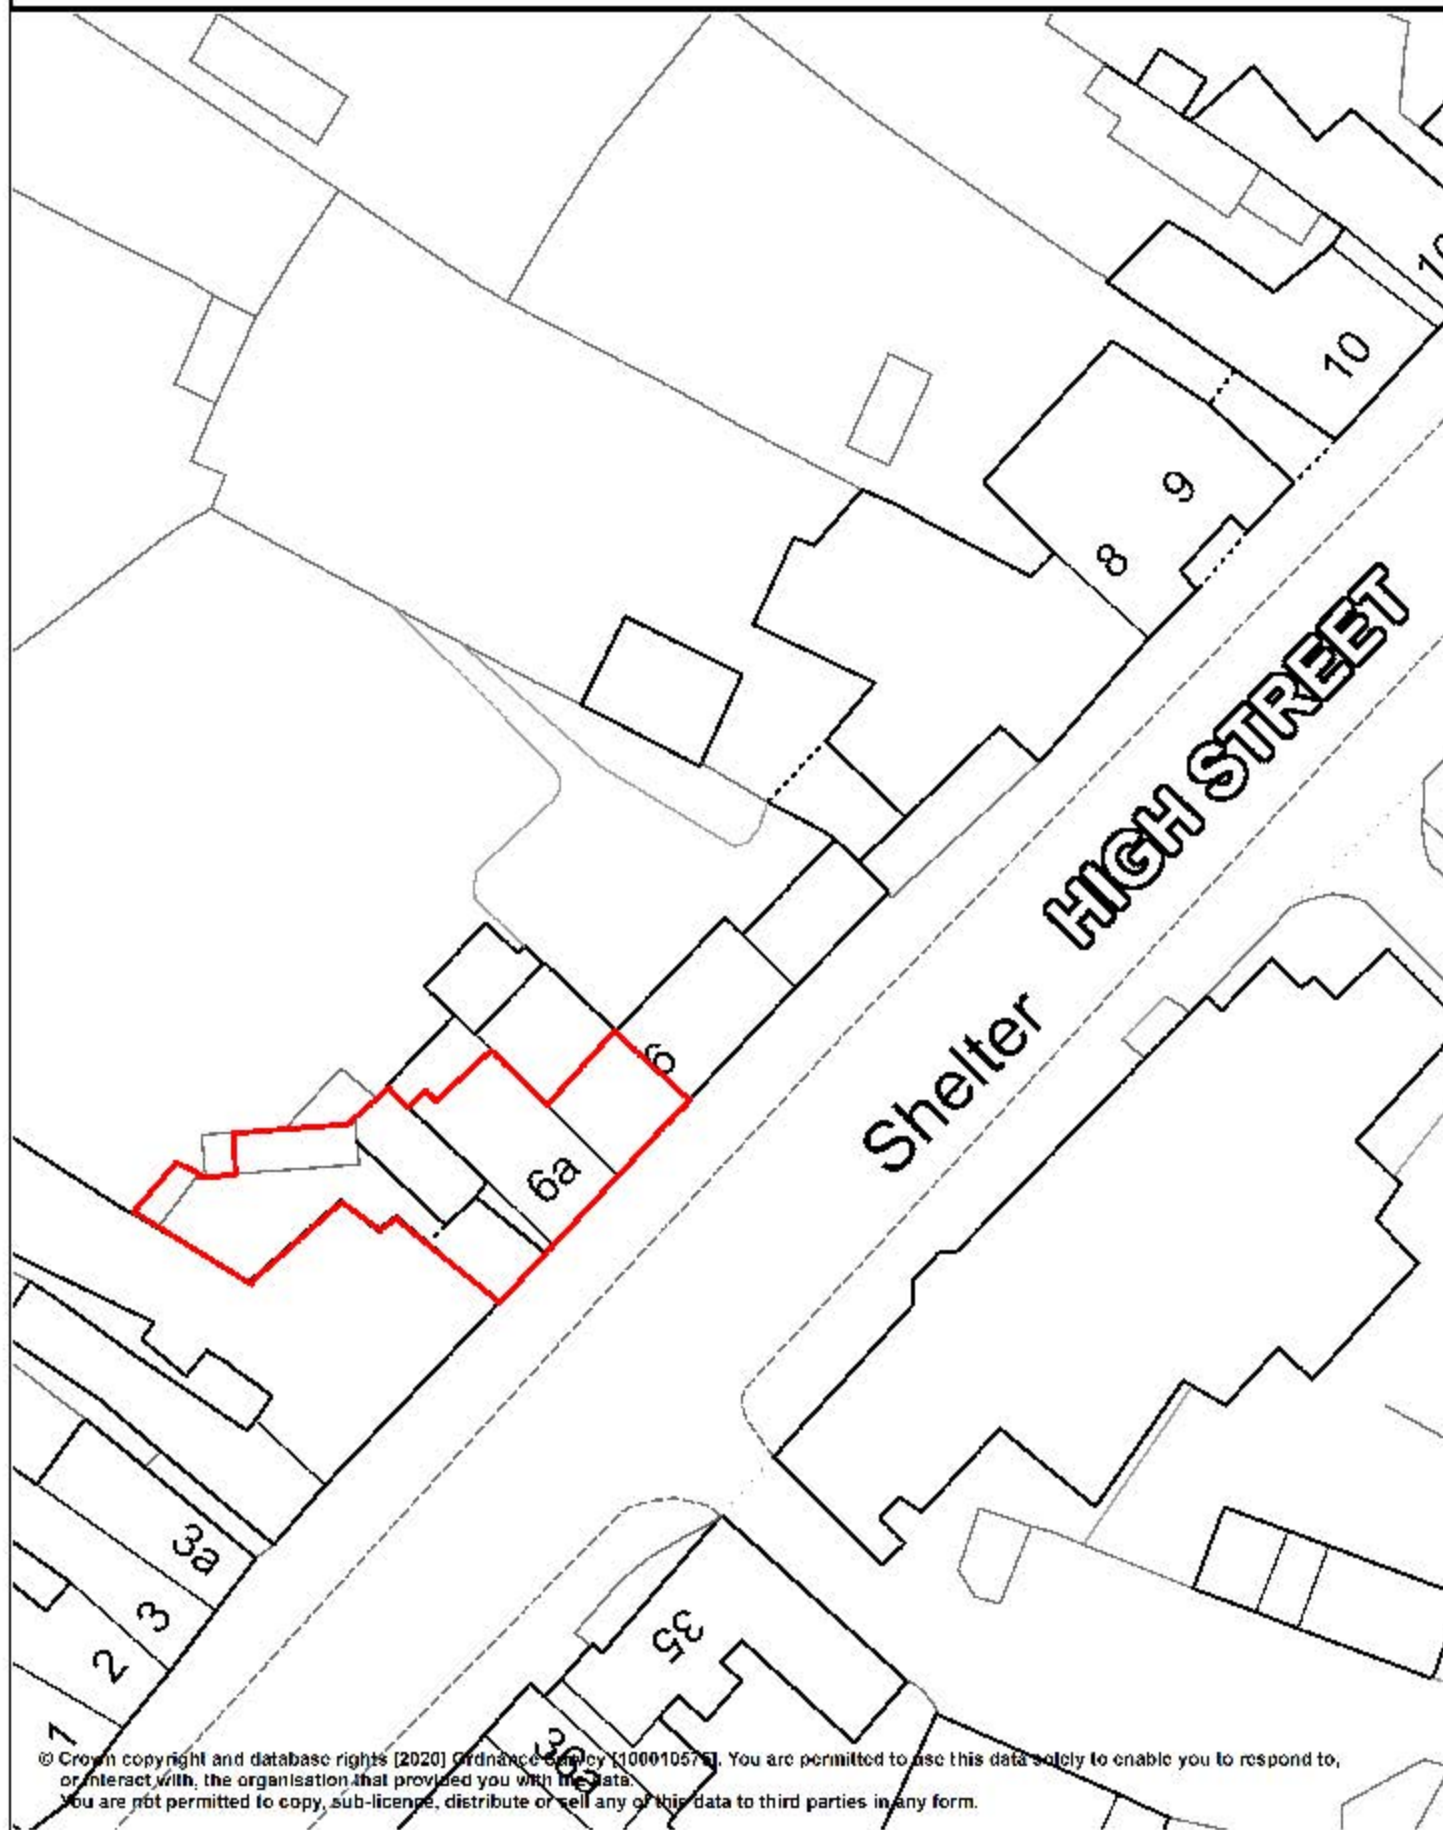

The Hourglass, 6A High Street, Tutbury Burton on Trent, DE13 9LP

© Crown copyright and database rights (2020) Ordnance Survey (100010576). You are permitted to use this data solely to enable you to respond to, or interact with, the organisation that provided you with the data. You are not permitted to copy, sub-licence, distribute or sell any of this data to third parties in any form.