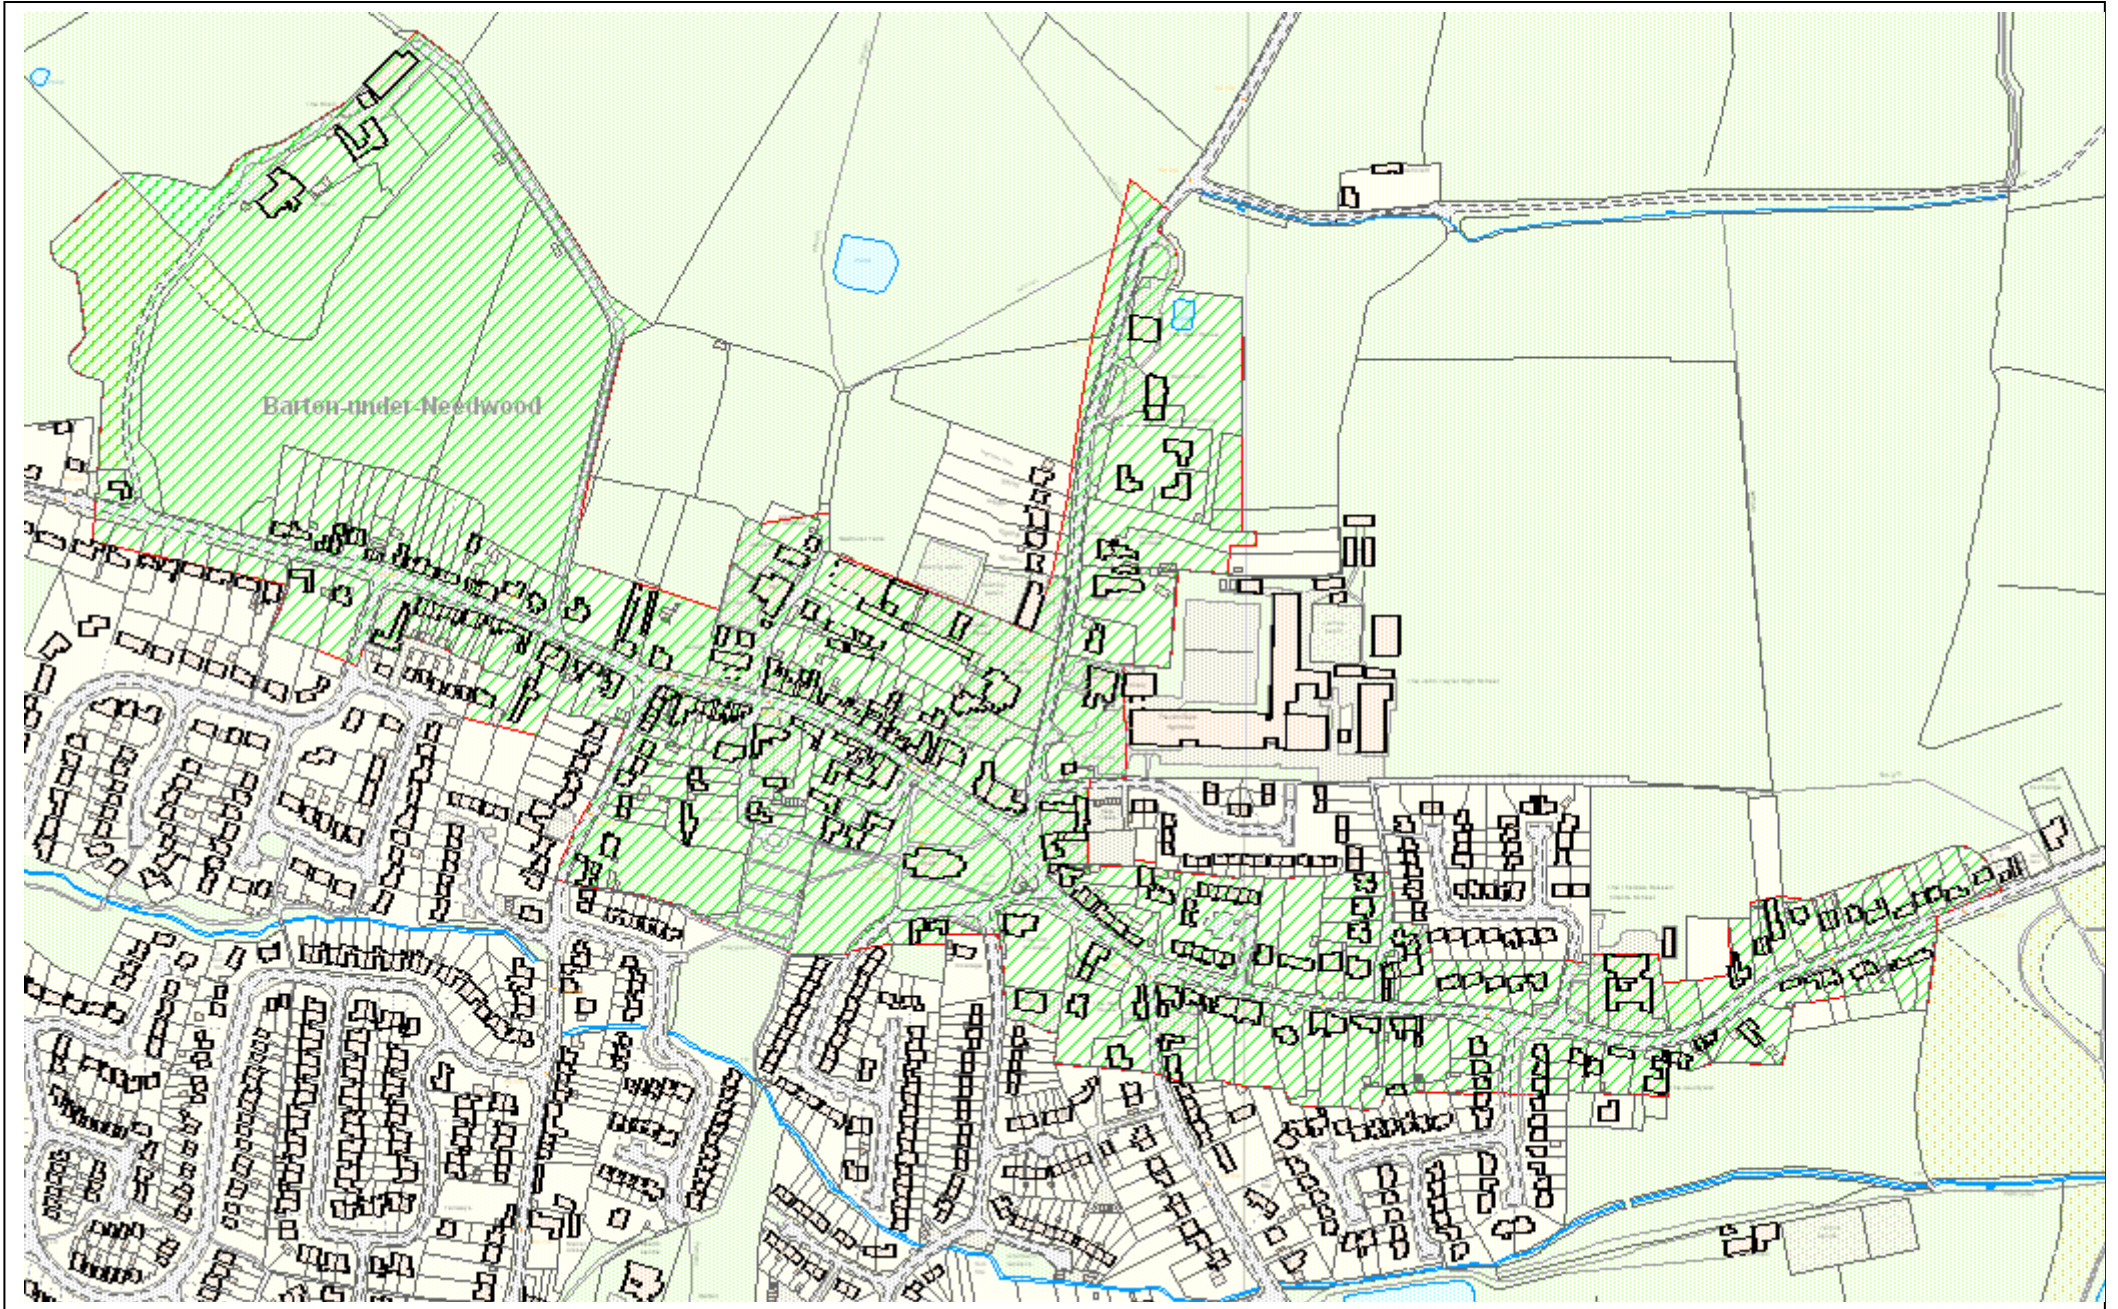

Barton under Needwood Conservation Area

This map is reproduced from Ordnance Survey material with the permission of Ordnance Survey on behalf of the Controller of Her Majesty's Stationery Office, © Crown Copyright. Unauthorised reproduction infringes Crown copyright and may lead to prosecution or civil proceedings. Licence No. 100010575 (2010)