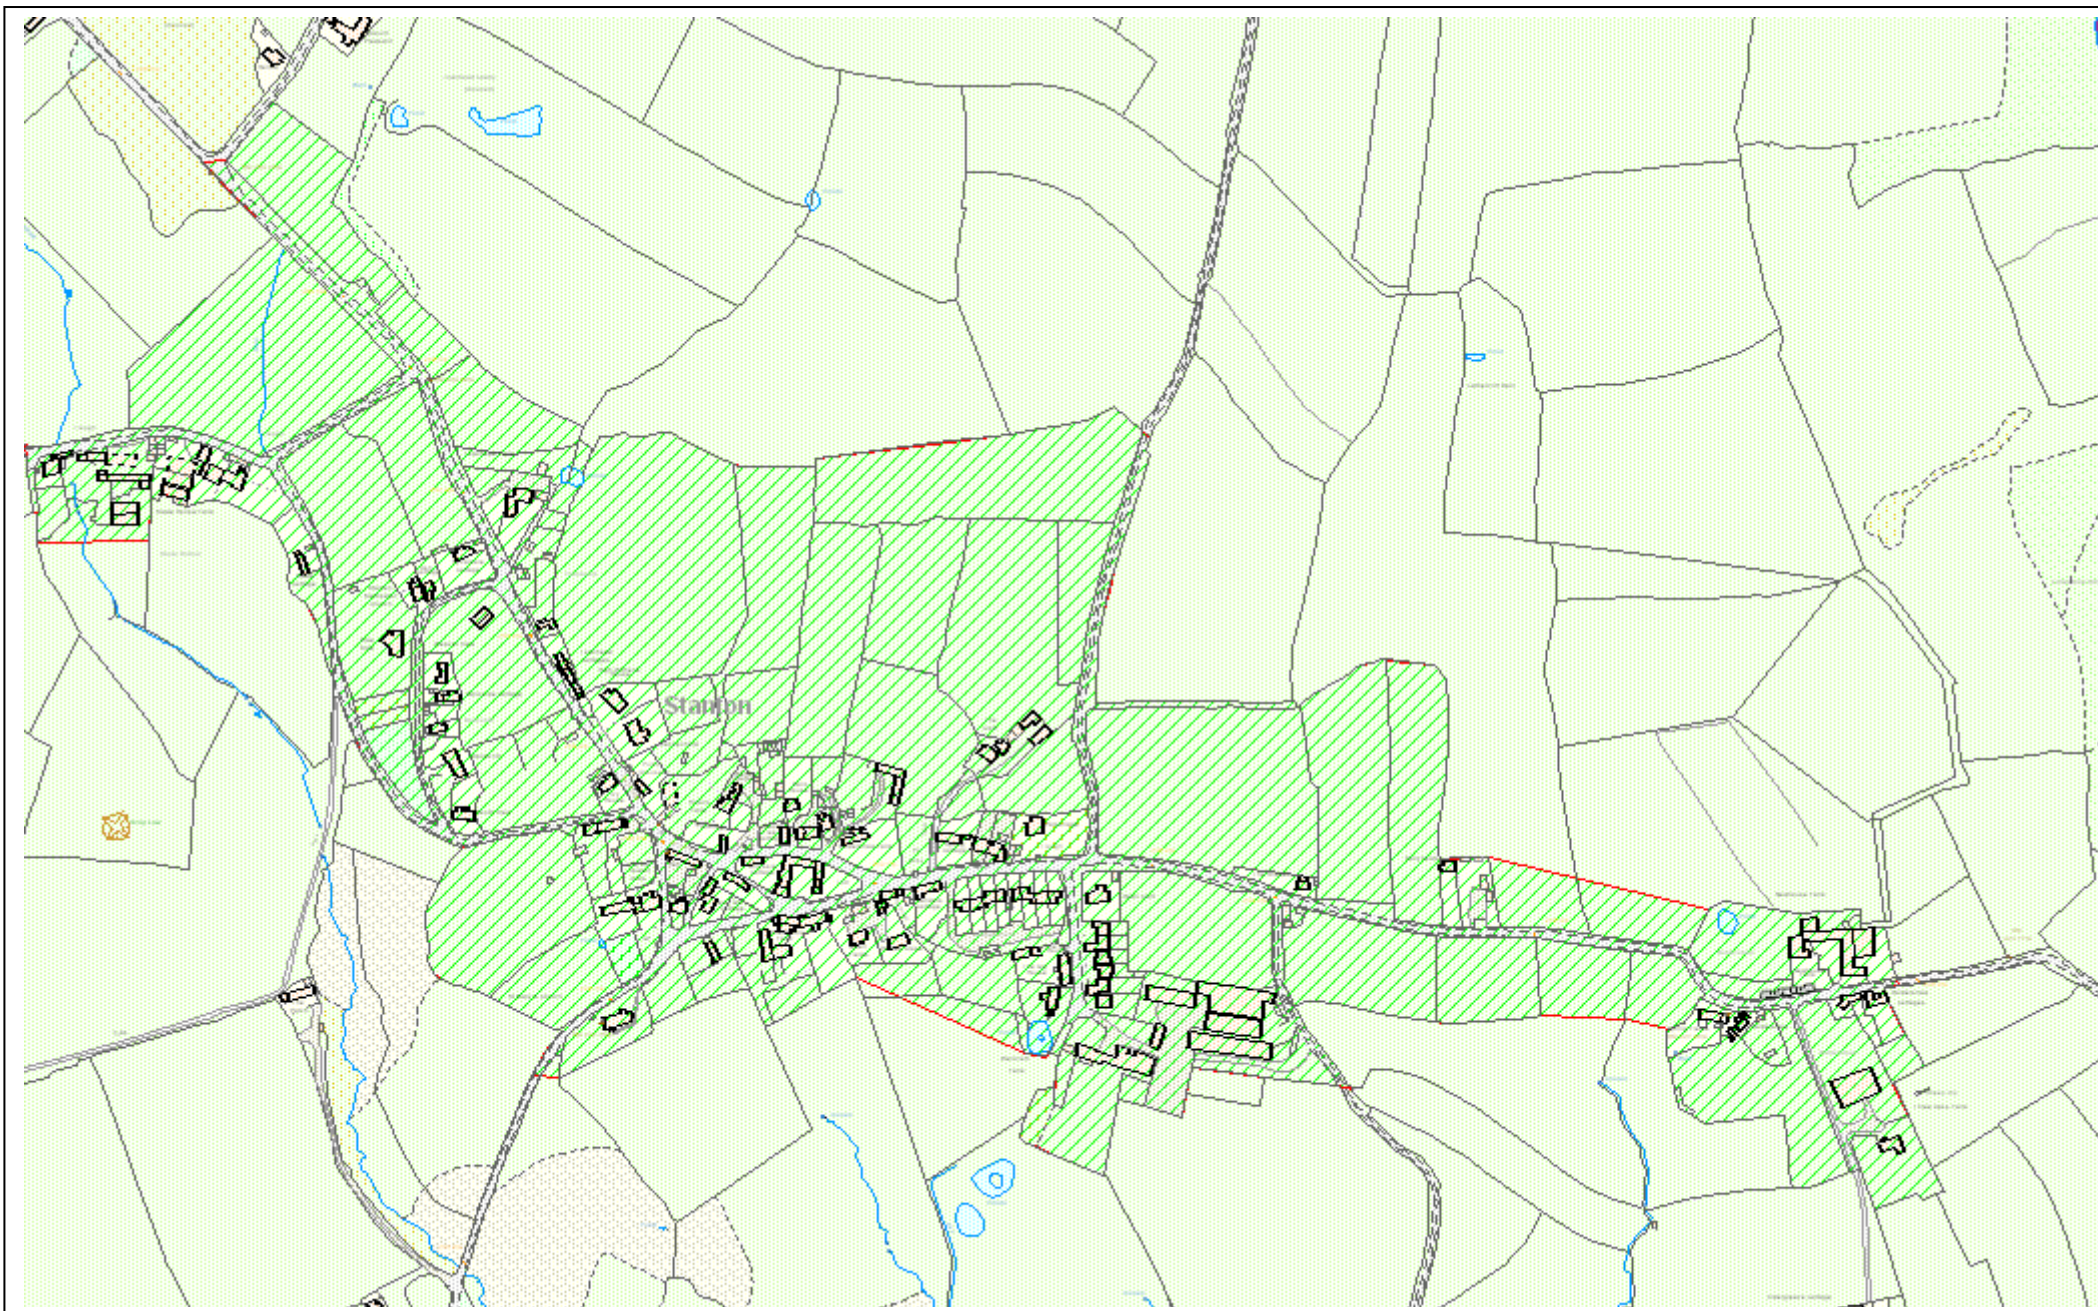

Stanton Conservation Area

This map is reproduced from Ordnance Survey material with the permission of Ordnance Survey on behalf of the Controller of Her Majesty's Stationery Office, © Crown Copyright. Unauthorised reproduction infringes Crown copyright and may lead to prosecution or civil proceedings. Licence No. 100010575 (2010)