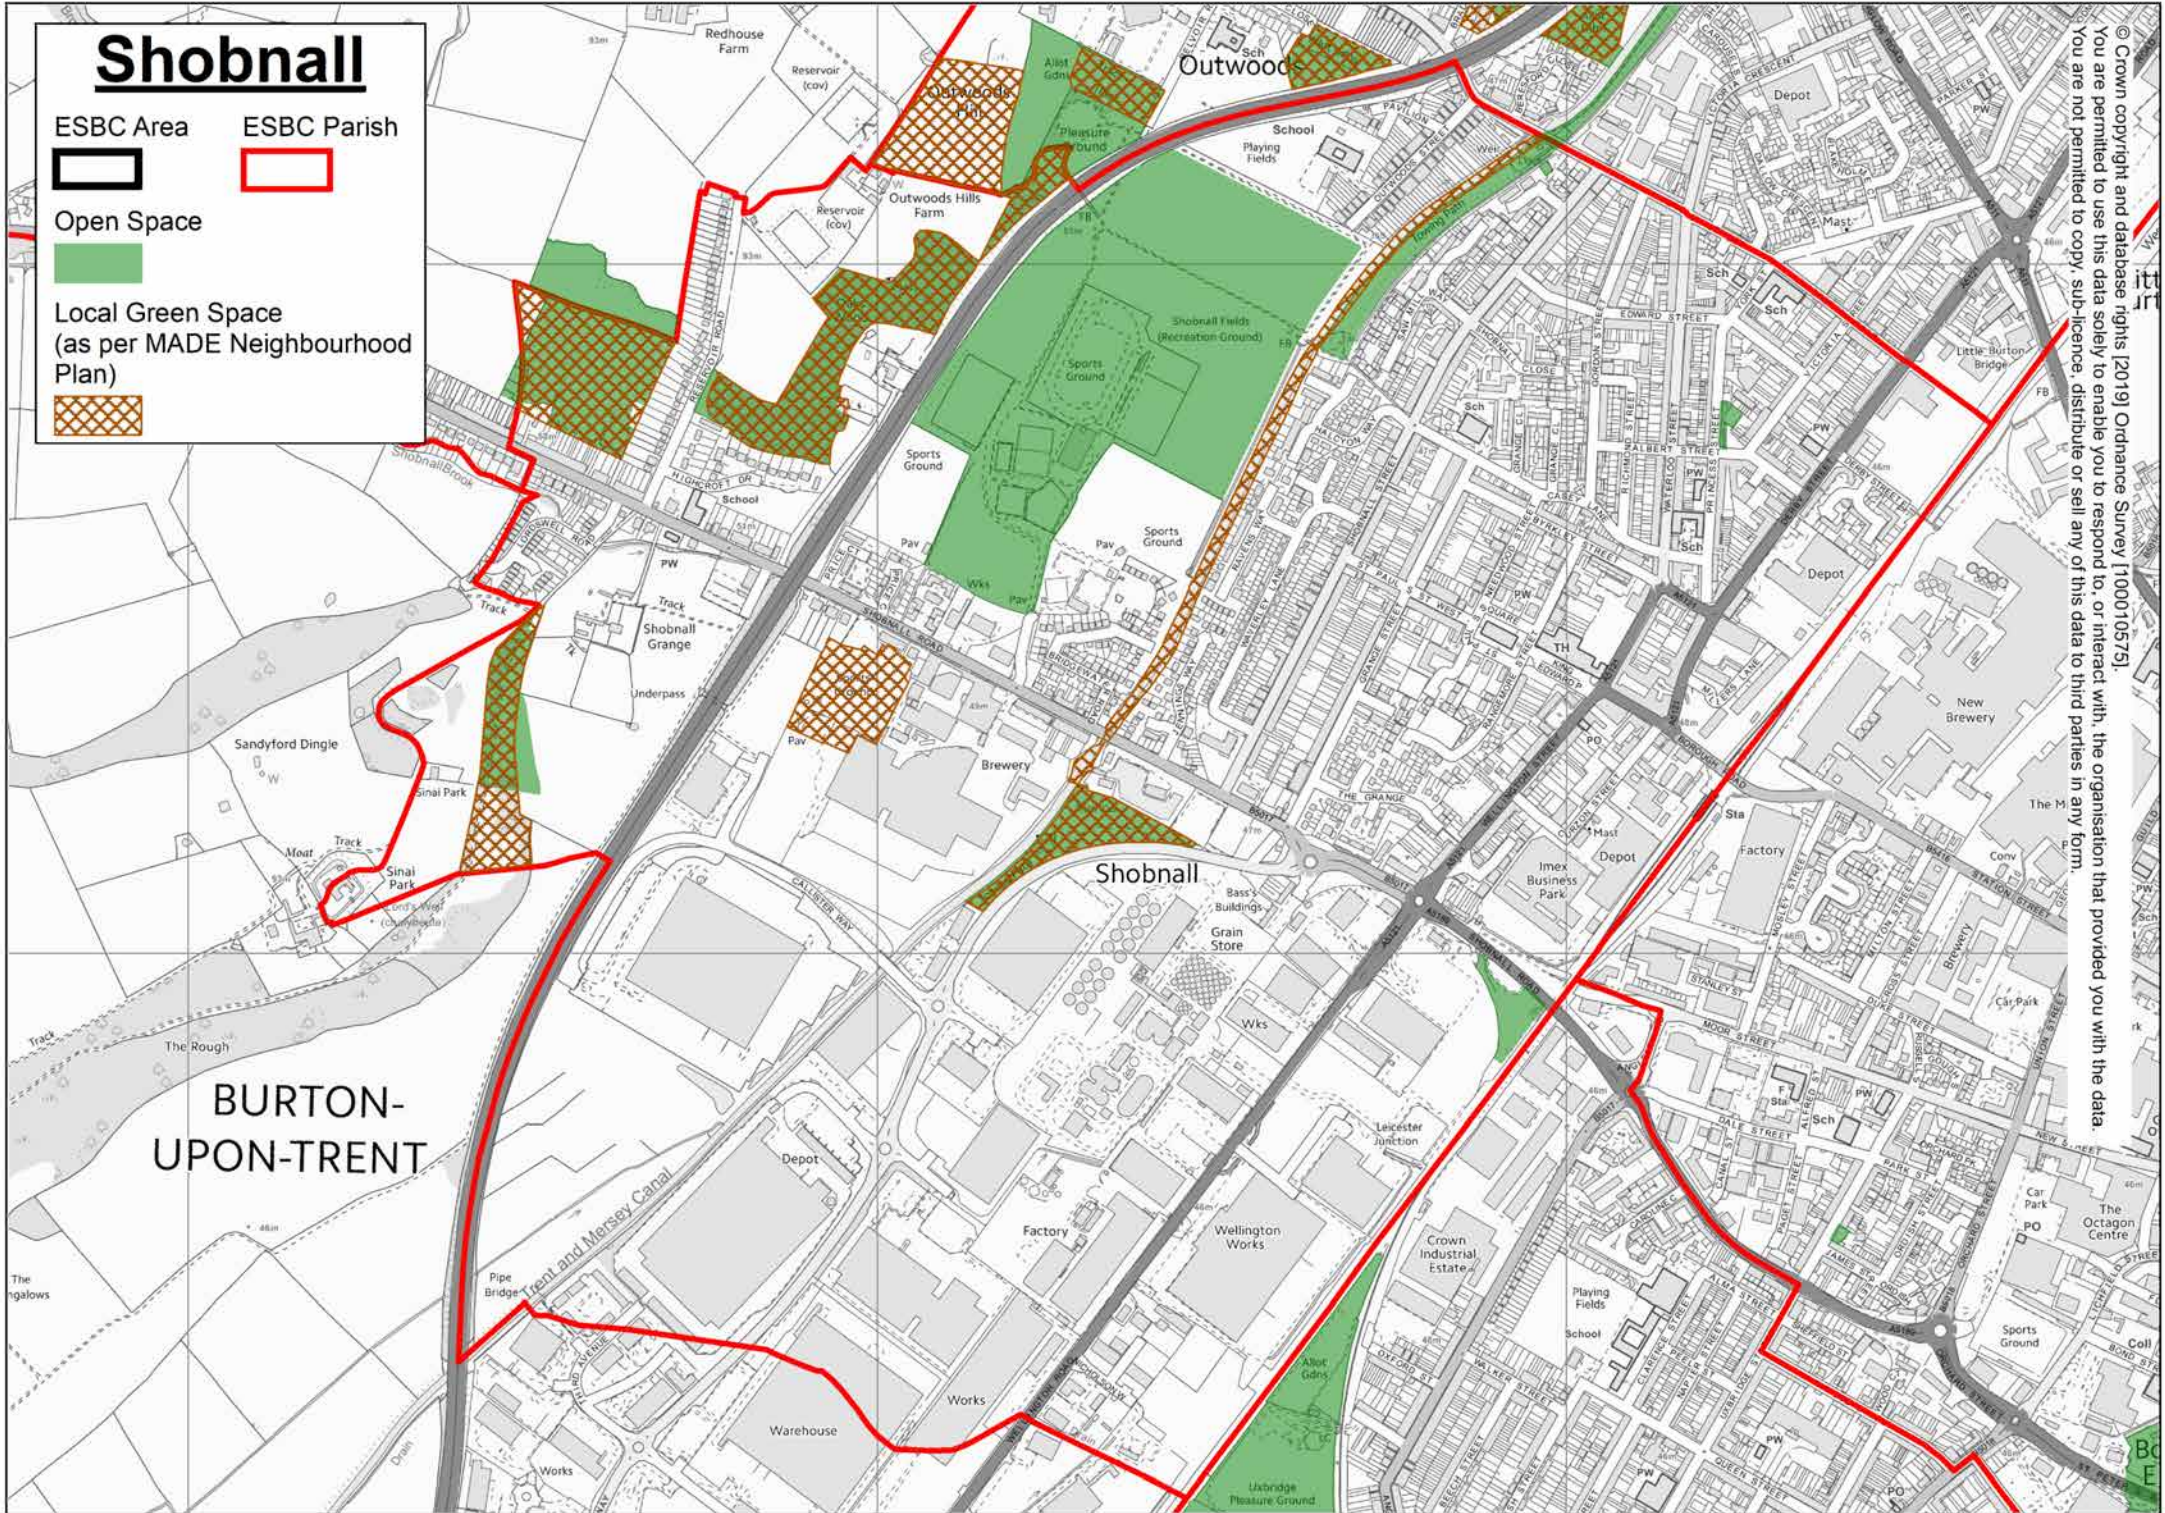

Shobnall

ESBC Area

Open Space

Local Green Space
(as per MADE Neighbourhood
Plan)

ESBC Parish

© Crown copyright and database rights [2019] Ordnance Survey [100010575].
You are permitted to use this data solely to enable you to respond to, or interact with, the organisation that provided you with the data.
You are not permitted to copy, sub-licence, distribute or sell any of this data to third parties in any form.